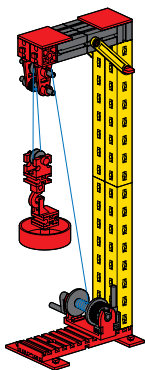

Flaschenzug / Block and Tackle Hoist / Palan /
Takel / Polipasto / Roldana

14