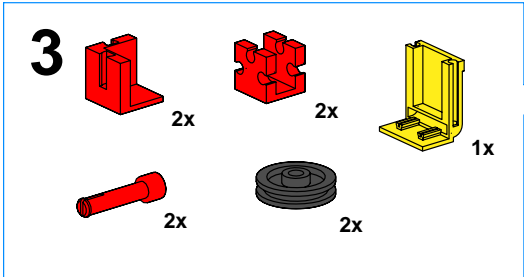

# Snow-Cat

Schaukel  
Swing  
Balancoire

Schommel  
Columpio  
Altalena

**Segelflieger**  
Glider  
Planeur

**Zweefvliegtuig**  
Planeador  
Aliante

Grashüpfer  
Grashopper  
Avion

Grasshopper  
Saltamontes  
Cavalletta

**1**

- 3x [Grey 2x3 Technic Brick]
- 4x [Red 1x3 Technic Brick]
- 1x [Red 1x2 Technic Brick]
- 2x [Grey 1x2 Technic Brick]
- 1x [Blue 1x10 Technic Beam]

**2**

- 2x [Red 1x2 Technic Brick]
- 1x [Red 1x3 Technic Brick]
- 1x [Red 1x2 Technic Brick]
- 2x [Red 1x2 Technic Brick]
- 1x [Red 1x2 Technic Brick]
- 1x [Yellow 1x10 Technic Beam]
- 2x [Grey Technic Pin]