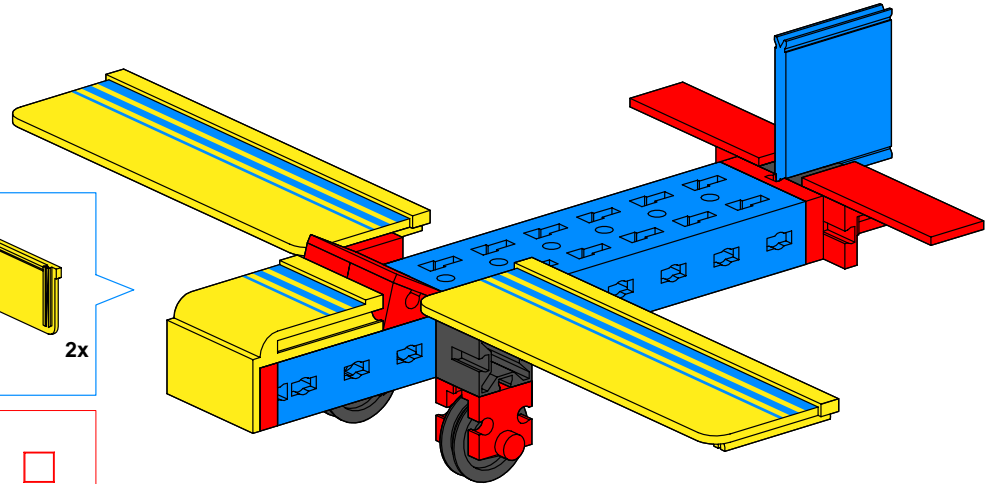

# Snow-Cat

Schaukel  
Swing  
Balancoire

Schommel  
Columpio  
Altalena

**Segelflieger**  
Glider  
Planeur

**Zweefvliegtuig**  
Planeador  
Aliante

Grashüpfer  
Grashopper  
Avion

Grasshopper  
Saltamontes  
Cavalletta

**1**

- 3x [Grey 2x3 Technic Brick]
- 4x [Red 1x3 Technic Brick]
- 1x [Red 1x2 Technic Brick]
- 2x [Grey 1x2 Technic Brick]
- 1x [Blue 1x10 Technic Beam]

**2**

- 2x [Red 1x2 Technic Brick]
- 1x [Red 1x3 Technic Brick]
- 1x [Red 1x2 Technic Brick]
- 2x [Red 1x2 Technic Brick]
- 1x [Red 1x2 Technic Brick]
- 1x [Yellow 1x10 Technic Beam]
- 2x [Grey Technic Pin]