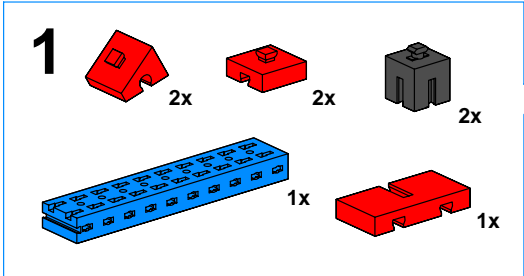

# Snow-Cat

Schaukel  
Swing  
Balancoire

Schommel  
Columpio  
Altalena

**Segelflieger**  
Glider  
Planeur

**Zweefvliegtuig**  
Planeador  
Aliante

Grashüpfer  
Grashopper  
Avion

Grasshopper  
Saltamontes  
Cavalletta

**1**

- 3x [Grey 2x3 Technic Brick]
- 4x [Red 1x3 Technic Brick]
- 1x [Red 1x2 Technic Brick]
- 2x [Grey 1x2 Technic Brick]
- 1x [Blue 1x10 Technic Beam]

**2**

- 2x [Red 1x2 Technic Brick]
- 1x [Red 1x3 Technic Brick]
- 1x [Red 1x2 Technic Brick]
- 2x [Red 1x2 Technic Brick]
- 1x [Red 1x2 Technic Brick]
- 1x [Yellow 1x10 Technic Beam]
- 2x [Grey Technic Pin]