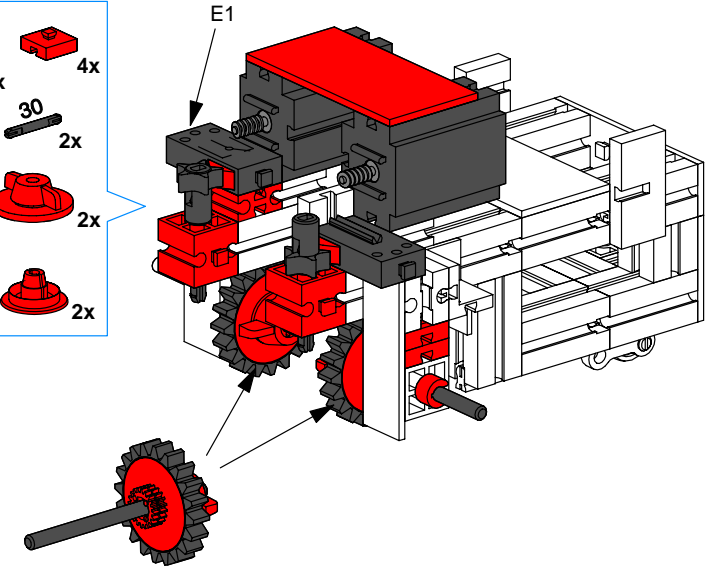

Turtle

- 1**
- 16x (grey Technic beam)
 - 1x (grey Technic connector)
 - 1x (grey Technic connector)
 - 3x (grey Technic pin)
 - 2x (red Technic pin)
 - 15 (red Technic pin)
 - 2x (red Technic pin)
 - 1x (red Technic pin)

- 2**
- 1x (red Technic beam)
 - 1x (red Technic pin)
 - 1x (red Technic pin)
 - 1x (red Technic pin)
 - 1x (red Technic pin)
 - 30 (red Technic pin)
 - 2x (red Technic pin)
 - 1x (red Technic pin)
 - 4x (red Technic pin)
 - 1x (red Technic pin)
 - 1x (black Technic wheel)

- 3**
- 1x (red Technic beam)
 - 2x (red Technic pin)
 - 2x (red Technic pin)
 - 15 (red Technic pin)
 - 2x (red Technic pin)
 - 5x (red Technic pin)
 - 2x (red Technic pin)
 - 2x (grey Technic connector)
 - 2x (red Technic pin)
 - 2x (red Technic pin)

- 5**
- 1x (grey Technic beam)
 - 2x (grey Technic connector)
 - 2x (grey Technic pin)
 - 2x (grey Technic pin)
 - 2x (red Technic pin)
 - 2x (red Technic pin)
 - 2x (black rubber band)
 - 2x (red Technic pin)
 - 2x (red Technic pin)