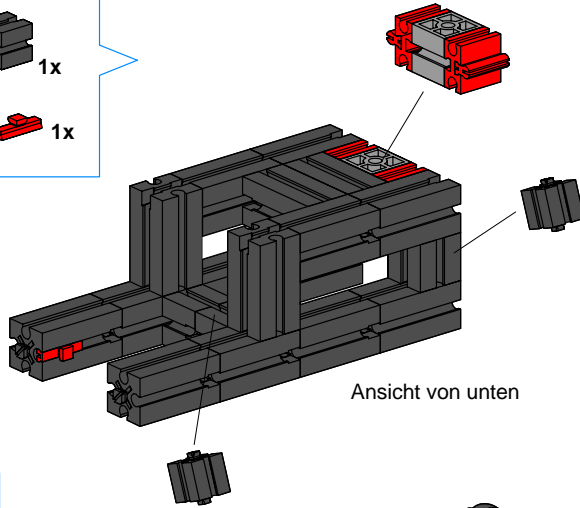

Turtle

- 1**
- 16x (grey Technic beam)
 - 1x (grey Technic connector)
 - 1x (grey Technic connector)
 - 3x (grey Technic pin)
 - 2x (red Technic pin)
 - 15 (red Technic pin)
 - 2x (red Technic pin)
 - 1x (red Technic pin)

- 2**
- 1x (red Technic beam)
 - 1x (red Technic pin)
 - 1x (red Technic pin)
 - 1x (red Technic pin)
 - 1x (red Technic pin)
 - 30 (red Technic pin)
 - 2x (red Technic pin)
 - 1x (red Technic pin)
 - 4x (red Technic pin)
 - 1x (red Technic pin)
 - 1x (black Technic wheel)

- 3**
- 1x (red Technic beam)
 - 2x (red Technic pin)
 - 2x (red Technic pin)
 - 15 (red Technic pin)
 - 2x (red Technic pin)
 - 5x (red Technic pin)
 - 2x (red Technic pin)
 - 2x (grey Technic connector)
 - 2x (red Technic pin)
 - 2x (red Technic pin)

- 5**
- 1x (grey Technic beam)
 - 2x (grey Technic connector)
 - 2x (grey Technic pin)
 - 2x (grey Technic pin)
 - 2x (red Technic pin)
 - 2x (red Technic pin)
 - 2x (black rubber band)
 - 2x (red Technic pin)
 - 2x (red Technic pin)