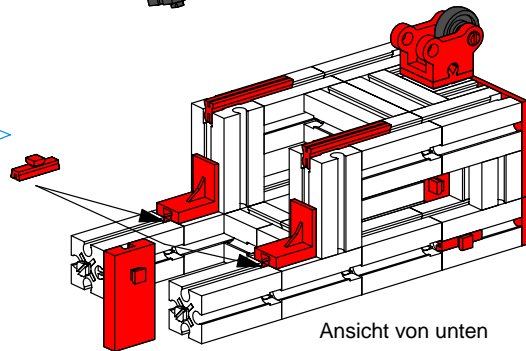

Turtle

- 1**
- 16x (grey Technic beam)
 - 1x (grey Technic connector)
 - 1x (grey Technic connector)
 - 3x (grey Technic pin)
 - 2x (red Technic pin)
 - 15 (red Technic pin)
 - 2x (red Technic pin)
 - 1x (red Technic pin)

- 2**
- 1x (red Technic beam)
 - 1x (red Technic pin)
 - 1x (red Technic pin)
 - 1x (red Technic pin)
 - 1x (red Technic pin)
 - 30 (red Technic pin)
 - 2x (red Technic pin)
 - 1x (red Technic pin)
 - 4x (red Technic pin)
 - 1x (red Technic pin)
 - 1x (black Technic wheel)

- 3**
- 1x (red Technic beam)
 - 2x (red Technic pin)
 - 2x (red Technic pin)
 - 15 (red Technic pin)
 - 2x (red Technic pin)
 - 5x (red Technic pin)
 - 2x (red Technic pin)
 - 2x (grey Technic connector)
 - 2x (red Technic pin)
 - 2x (red Technic pin)