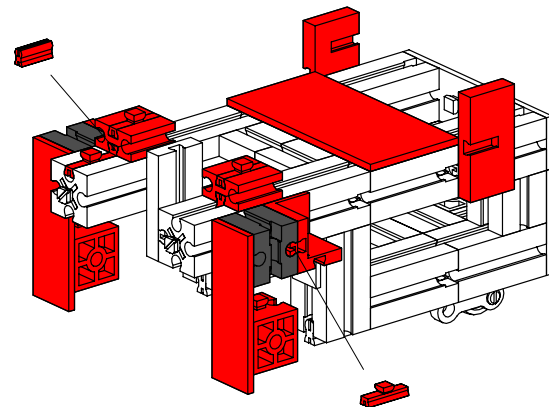

Turtle

- 1**
- 16x (grey Technic beam)
 - 1x (grey Technic connector)
 - 1x (grey Technic connector)
 - 3x (grey Technic pin)
 - 2x (red Technic pin)
 - 15 (red Technic pin)
 - 2x (red Technic pin)
 - 1x (red Technic pin)

- 2**
- 1x (red Technic beam)
 - 1x (red Technic pin)
 - 1x (red Technic pin)
 - 1x (red Technic pin)
 - 1x (red Technic pin)
 - 30 (red Technic pin)
 - 2x (red Technic pin)
 - 1x (red Technic pin)
 - 4x (red Technic pin)
 - 1x (red Technic pin)
 - 1x (black Technic wheel)

- 3**
- 1x (red Technic beam)
 - 2x (red Technic pin)
 - 2x (red Technic pin)
 - 15 (red Technic pin)
 - 2x (red Technic pin)
 - 5x (red Technic pin)
 - 2x (red Technic pin)
 - 2x (grey Technic connector)
 - 2x (red Technic pin)
 - 2x (red Technic pin)