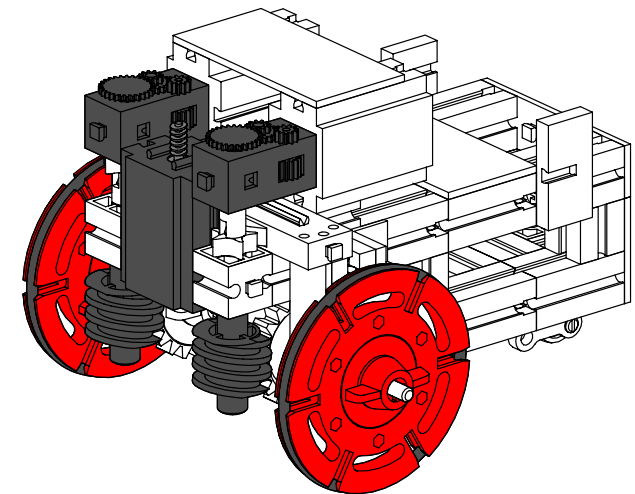

1. **5**
2. 1x (grey Technic beam)
   - 2x (grey Technic connector)
   - 2x (grey Technic pin)
   - 2x (grey Technic pin)
   - 2x (red Technic pin)
   - 2x (red Technic pin)
   - 2x (black rubber band)
   - 2x (red Technic pin)
   - 2x (red Technic pin)