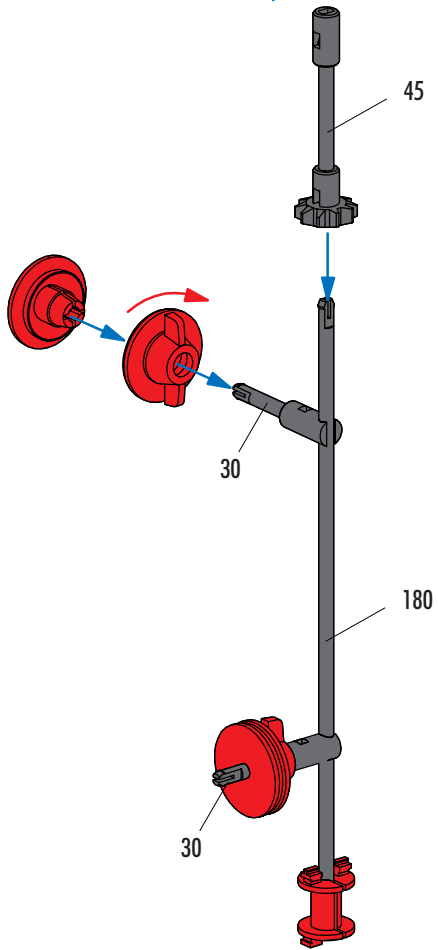

- Yellow Technic Beam 1 x 7 (with 4 holes) 2 x
- Yellow Technic Beam 1 x 75 2 x
- Red Technic Pin 4 8 x
- Yellow Technic Pin 15 2 x
- Red Technic Connector 4 x

10

- Grey Technic Pin 45 1 x
- Grey Technic Pin 30 2 x
- Grey Technic Pin 180 1 x
- Grey Technic Pin 1 x 1 x
- Grey Technic Pin 2 x 2 x
- Red Technic Pin 2 x 2 x 2 x
- Red Technic Pin 2 x 2 x 2 x
- Grey Technic Gear 1 x
- Red Technic Connector 1 x