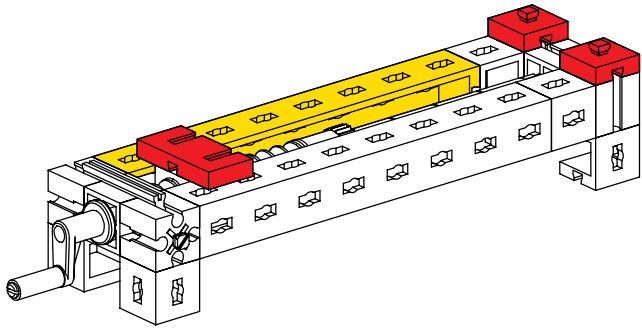

1 x

2 x

1 x

Zentrifuge
Centrifuge Ride
Centrifuge

Centrifuge
Centrifuga
Centrífuga

Centrifuga
Центрифуга
离心机

4

- Yellow Technic Beam 1x11 with 4 holes: 1x
- Red Technic Pin: 2x
- Red Technic Pin with Friction Ridge: 1x