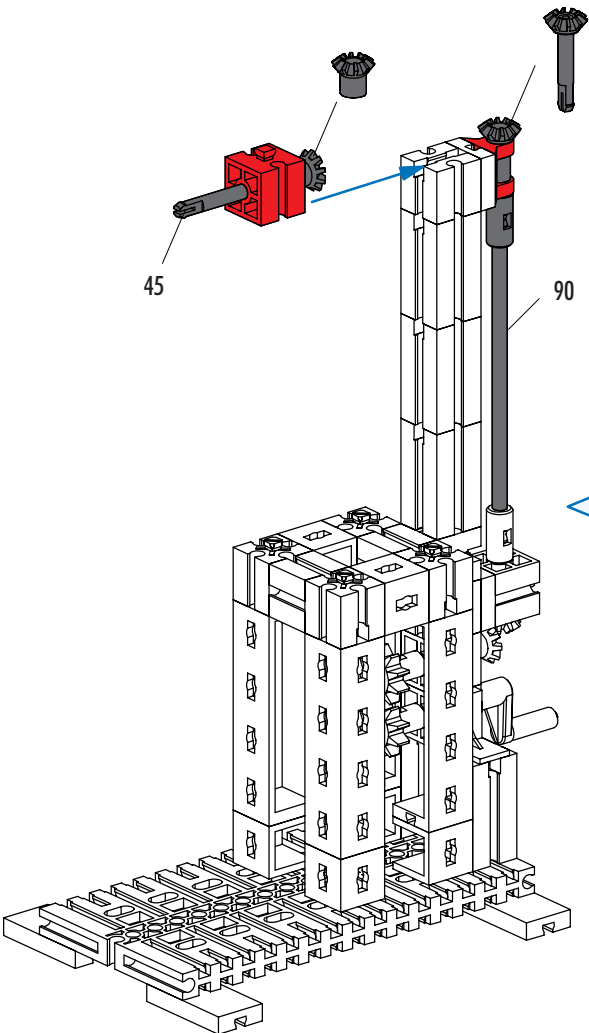

1. **4**
2. 2 x [Grey connector]
   - 1 x [Grey connector]
   - 2 x [Yellow Technic beam]
   - 4 x [Yellow Technic connector]

1. **5**
2. 1 x [Grey connector]
   - 3 x [Grey Technic beam]
   - 1 x [Red Technic connector]

1. **6**
2. 1 x [Red Technic connector]
   - 1 x [Red Technic connector]
   - 1 x [Grey Technic beam]
   - 1 x [Grey Technic connector]
   - 1 x [Grey Technic connector]
   - 1 x [Grey Technic beam 90]
   - 1 x [Grey Technic beam 45]