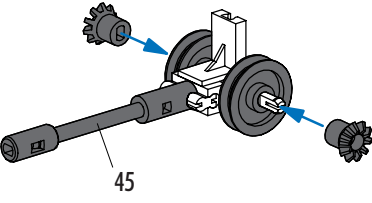

6

- 2 x [Grey Technic Gear]
- 2 x [Grey Technic Washer]
- 1 x [Grey Technic Pin 45]
- 1 x [Grey Technic Pin 45]