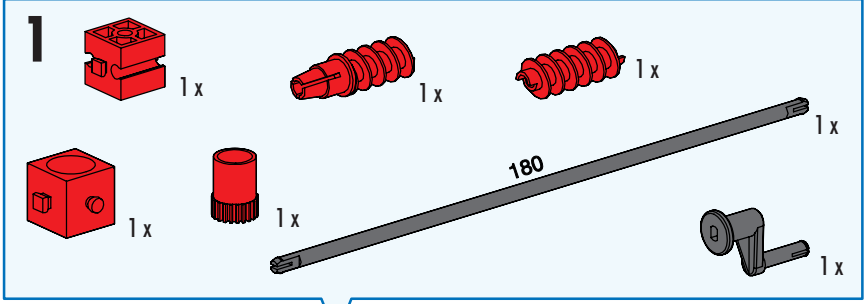

1 x

2 x

1 x

Zentrifuge
Centrifuge Ride
Centrifuge

Centrifuge
Centrifuga
Centrífuga

Centrifuga
Центрифуга
离心机

4

- Yellow Technic Beam 1x11 with 4 holes: 1x
- Red Technic Pin: 2x
- Red Technic Pin with Friction Ridge: 1x