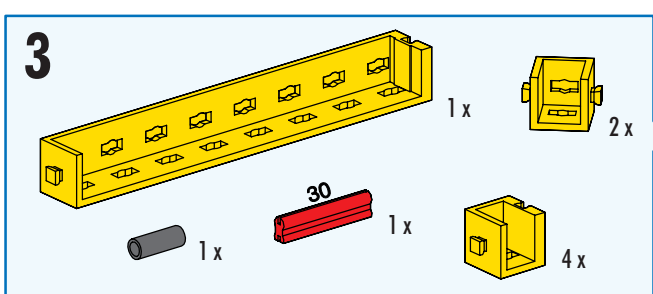

1 x

2 x

1 x

Zentrifuge
Centrifuge Ride
Centrifuge

Centrifuge
Centrifuga
Centrífuga

Centrifuga
Центрифуга
离心机

4

- Yellow Technic Beam 1x11 with 4 holes: 1x
- Red Technic Pin: 2x
- Red Technic Pin with Friction Ridge: 1x