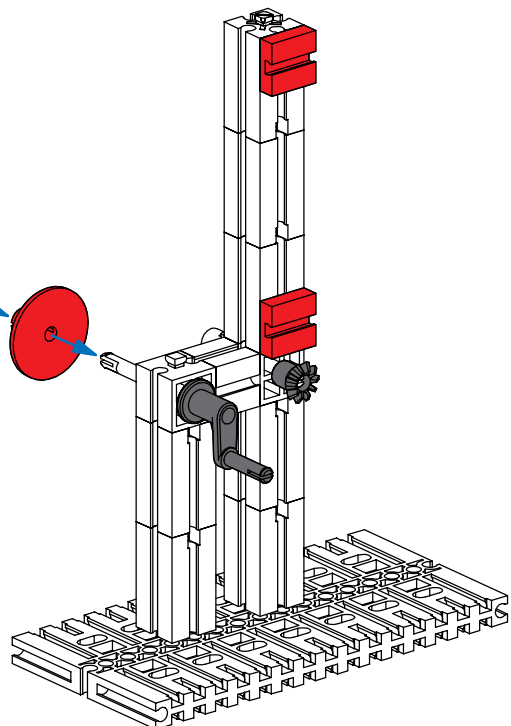

Ventilator
Fan
Ventilateur

Ventilator
Ventilador
Ventilador

Ventola
Вентилятор
风扇

1

2

3