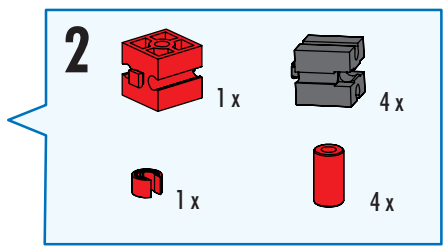

1 x

2 x

1 x

Zentrifuge
Centrifuge Ride
Centrifuge

Centrifuge
Centrifuga
Centrífuga

Centrifuga
Центрифуга
离心机

4

- Yellow Technic Beam 1x11 with 4 holes: 1x
- Red Technic Pin: 2x
- Red Technic Pin with Friction Ridge: 1x