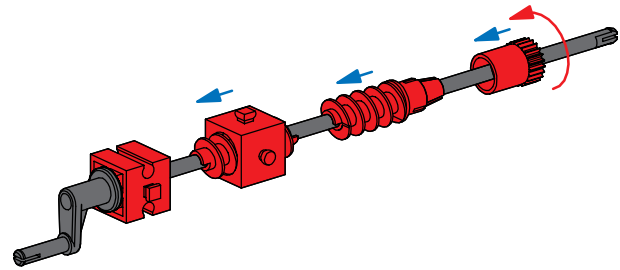

1 x

2 x

1 x

Zentrifuge
Centrifuge Ride
Centrifuge

Centrifuge
Centrifuga
Centrífuga

Centrifuga
Центрифуга
离心机

4

- Yellow Technic Beam 1x11 with 4 holes: 1x
- Red Technic Pin: 2x
- Red Technic Pin with Friction Ridge: 1x