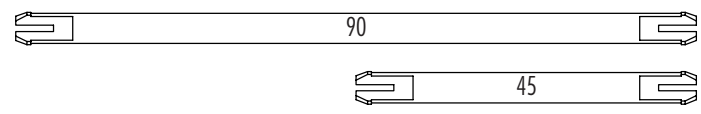

1. **6**
2. 1 x [Red Technic connector]
   - 1 x [Red Technic connector]
   - 1 x [Grey Technic beam]
   - 1 x [Grey Technic connector]
   - 1 x [Grey Technic connector]
   - 1 x [Grey Technic beam 90]
   - 1 x [Grey Technic beam 45]