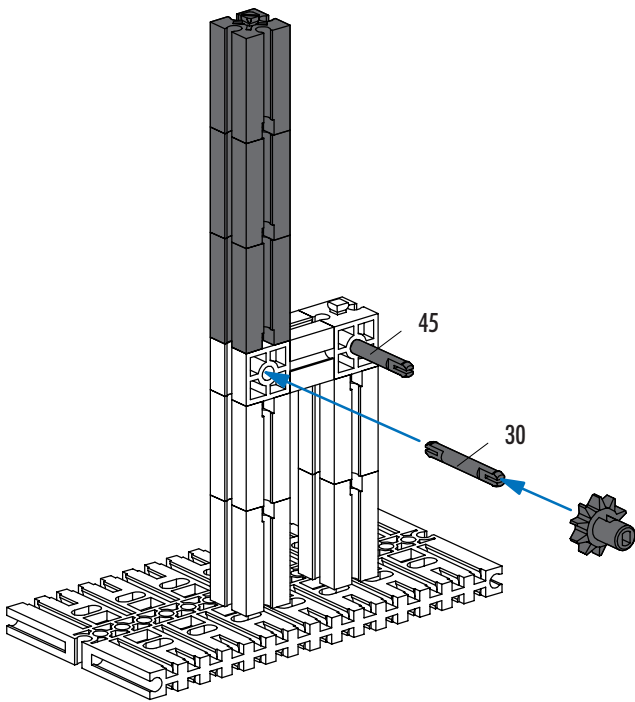

Ventilator
Fan
Ventilateur

Ventilator
Ventilador
Ventilador

Ventola
Вентилятор
风扇

1

2

3