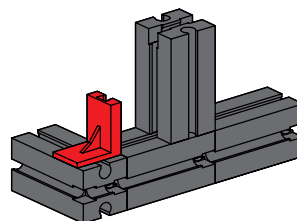

4

- 1 x [Grey Technic Pin]
- 1 x [Red Technic Connector]
- 1 x [Red Technic Pin]
- 1 x [Red Technic Gear]
- 1 x [Grey Technic Pin]
- 1 x [Grey Technic Pin 45]

45

5

- 4 x [Grey Technic Pin]
- 1 x [Red Technic Pin]