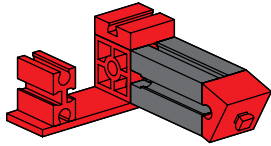

3 x

10

3 x

3 x

3 x

30°

3 x

3 x

3 x

11

3 x

30°

3 x

60°

3 x

3 x

3 x

3 x

3 x

11

12

3 x

60°

1 x