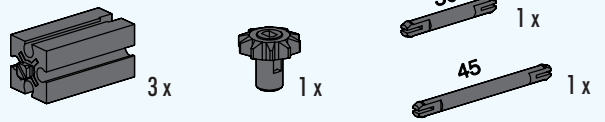

Ventilator
Fan
Ventilateur

Ventilator
Ventilador
Ventilador

Ventola
Вентилятор
风扇

1

2

3