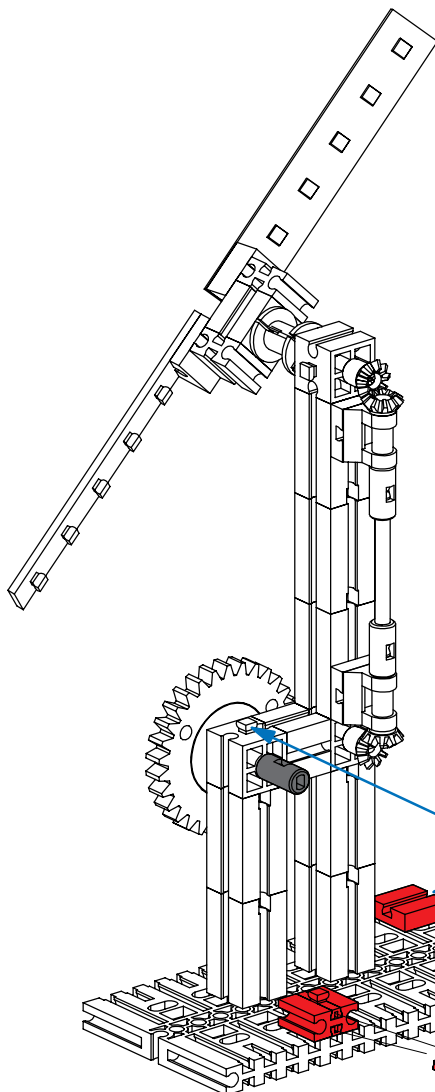

Motorisierung
Motor unit
Motorisation

Motorisering
Motorización
Motorizaçáo

Motorizzazione
Моторизация
机动化

Mini - Motor
Set
30342