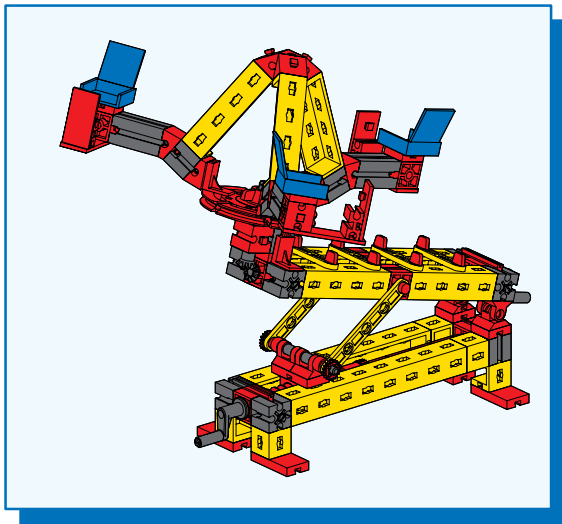

1 x

2 x

1 x

Zentrifuge
Centrifuge Ride
Centrifuge

Centrifuge
Centrifuga
Centrífuga

Centrifuga
Центрифуга
离心机

4

- Yellow Technic Beam 1x11 with 4 holes: 1x
- Red Technic Pin: 2x
- Red Technic Pin with Friction Ridge: 1x