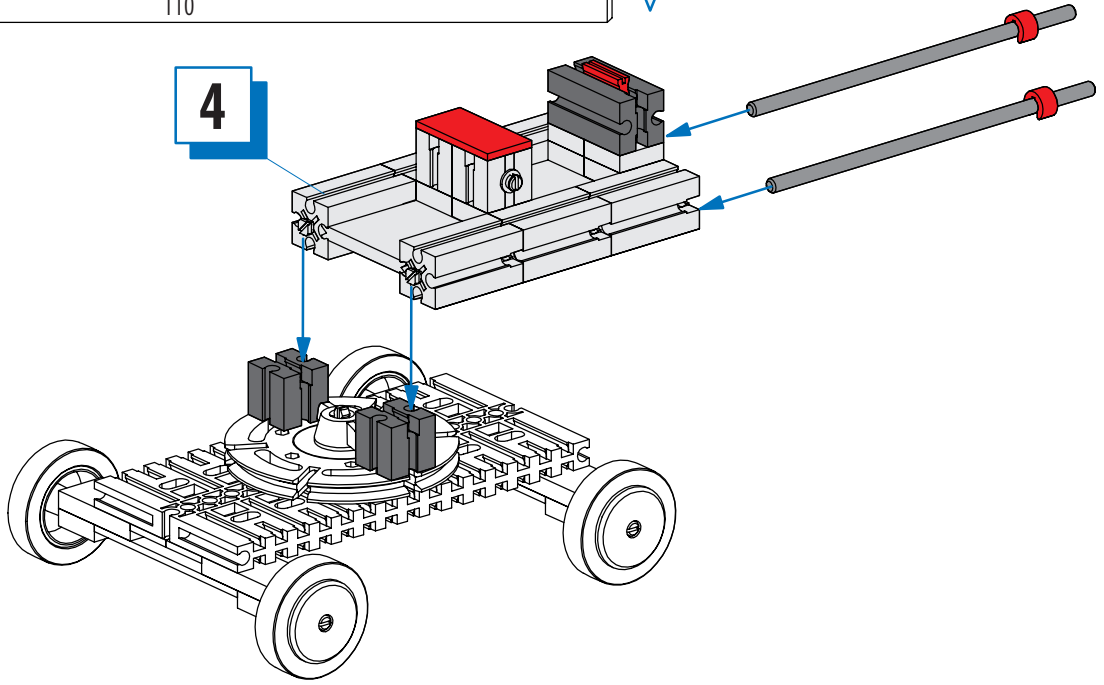

6

- 1 x [Red Gear]
- 1 x [Red Gear]
- 4 x [Red Gear]
- 4 x [Grey Ring]

7

- 1 x [Grey 1x2 Technic Beam]
- 2 x [Grey 1x2 Technic Beam]
- 15 [Red 1x2 Technic Connector]
- 1 x [Red 1x3 Technic Beam]
- 2 x [Red 1x2 Technic Connector]
- 2 x [Grey Pin 110]

4