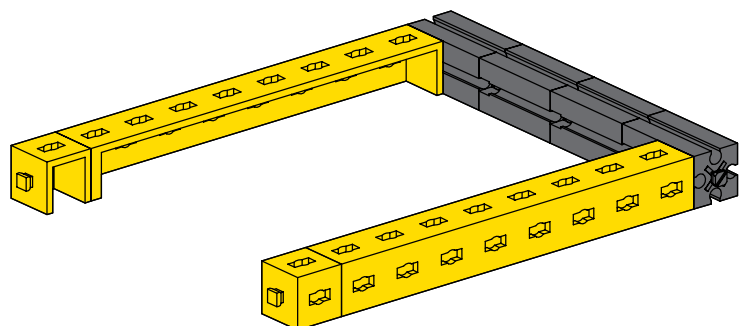

4

- 2 x Yellow 45 Technic Beam
- 2 x Red 1x4 Technic Beam with Pin
- 2 x Red 1x4 Technic Beam with Pin
- 2 x Red 2x4 Technic Connector
- 2 x Grey 40 Technic Beam

5

- 2 x Yellow 1x15 Technic Beam
- 4 x Grey 2x4 Technic Connector
- 2 x Yellow 1x4 Technic Beam with Pin