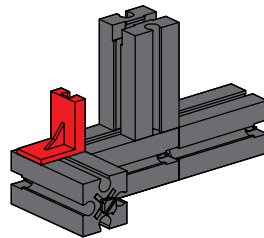

2 x

2

- 2 x [Yellow Technic Beam 75]
- 2 x [Red Technic Gear]
- 1 x [Red Technic Pin]
- 1 x [Grey Technic Pin 60]

60

3

- 4 x [Grey Technic Pin]
- 1 x [Red Technic Pin]

4

- 1 x [Grey Technic Pin]
- 1 x [Red Technic Connector]
- 1 x [Red Technic Pin]
- 1 x [Red Technic Gear]
- 1 x [Grey Technic Pin]
- 1 x [Grey Technic Pin 45]