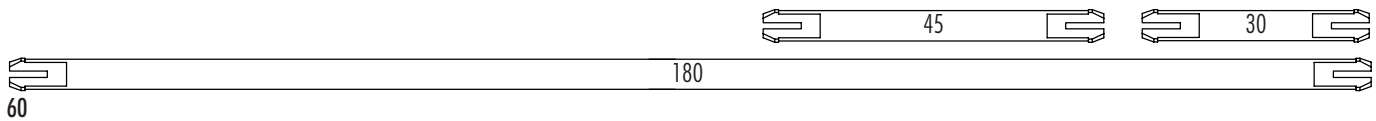

- Yellow Technic Beam 1 x 7 (with 4 holes) 2 x
- Yellow Technic Beam 1 x 75 2 x
- Red Technic Pin 4 8 x
- Yellow Technic Pin 15 2 x
- Red Technic Connector 4 x

10

- Grey Technic Pin 45 1 x
- Grey Technic Pin 30 2 x
- Grey Technic Pin 180 1 x
- Grey Technic Pin 1 x 1 x
- Grey Technic Pin 2 x 2 x
- Red Technic Pin 2 x 2 x 2 x
- Red Technic Pin 2 x 2 x 2 x
- Grey Technic Gear 1 x
- Red Technic Connector 1 x